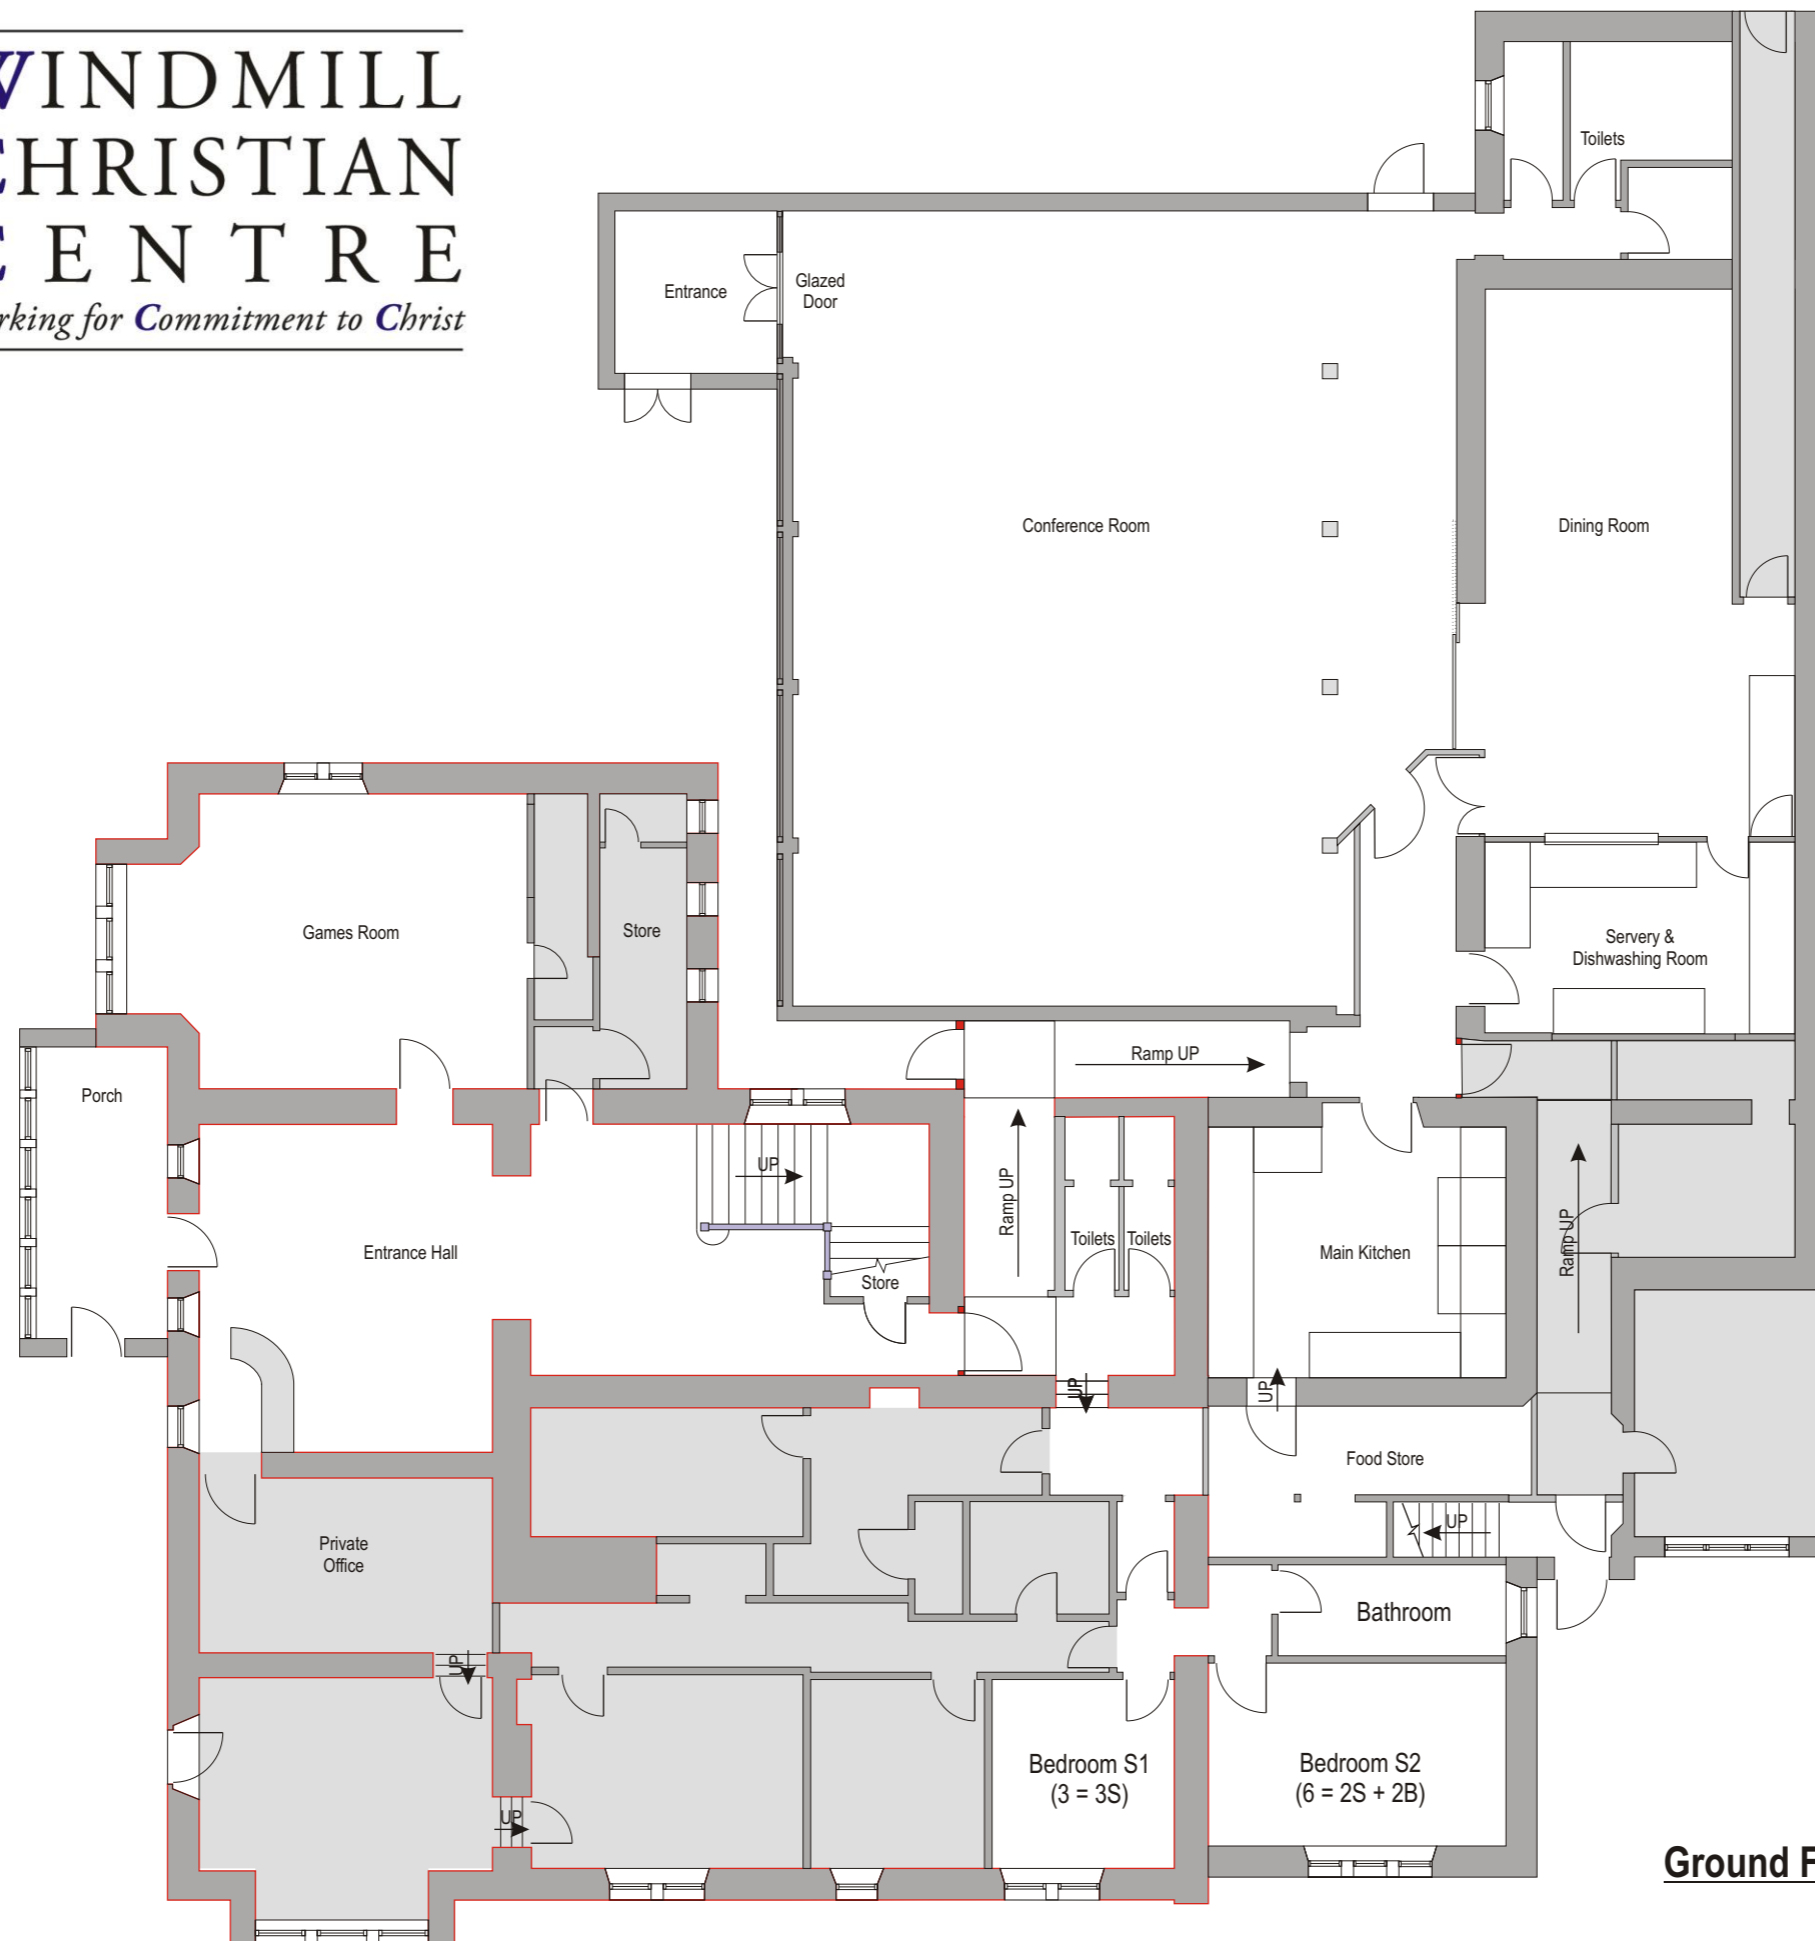

**WINDMILL
CHRISTIAN
CENTRE**
Working for Commitment to Christ

Ground Floor Plan

Explanatory Notes:

Bedroom 1
(6 = 2B + 2S)

Total beds Bunks Singles

 Shower

 Bath

 Bath with shower over

Bedroom Plan - First Floor
Total Beds = 16

Explanatory Notes:

Bedroom Plan - Second Floor
Total Beds = 53