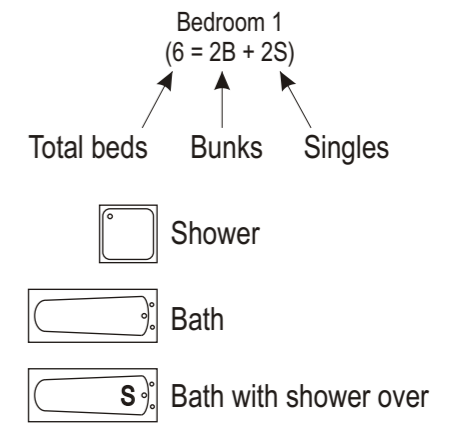

**WINDMILL
CHRISTIAN
CENTRE**
Working for Commitment to Christ

Ground Floor Plan

Explanatory Notes:

Bedroom 1
(6 = 2B + 2S)

Total beds Bunks Singles

 Shower

 Bath

 Bath with shower over

Bedroom Plan - First Floor
Total Beds = 16

Explanatory Notes:

Bedroom Plan - Second Floor
Total Beds = 53