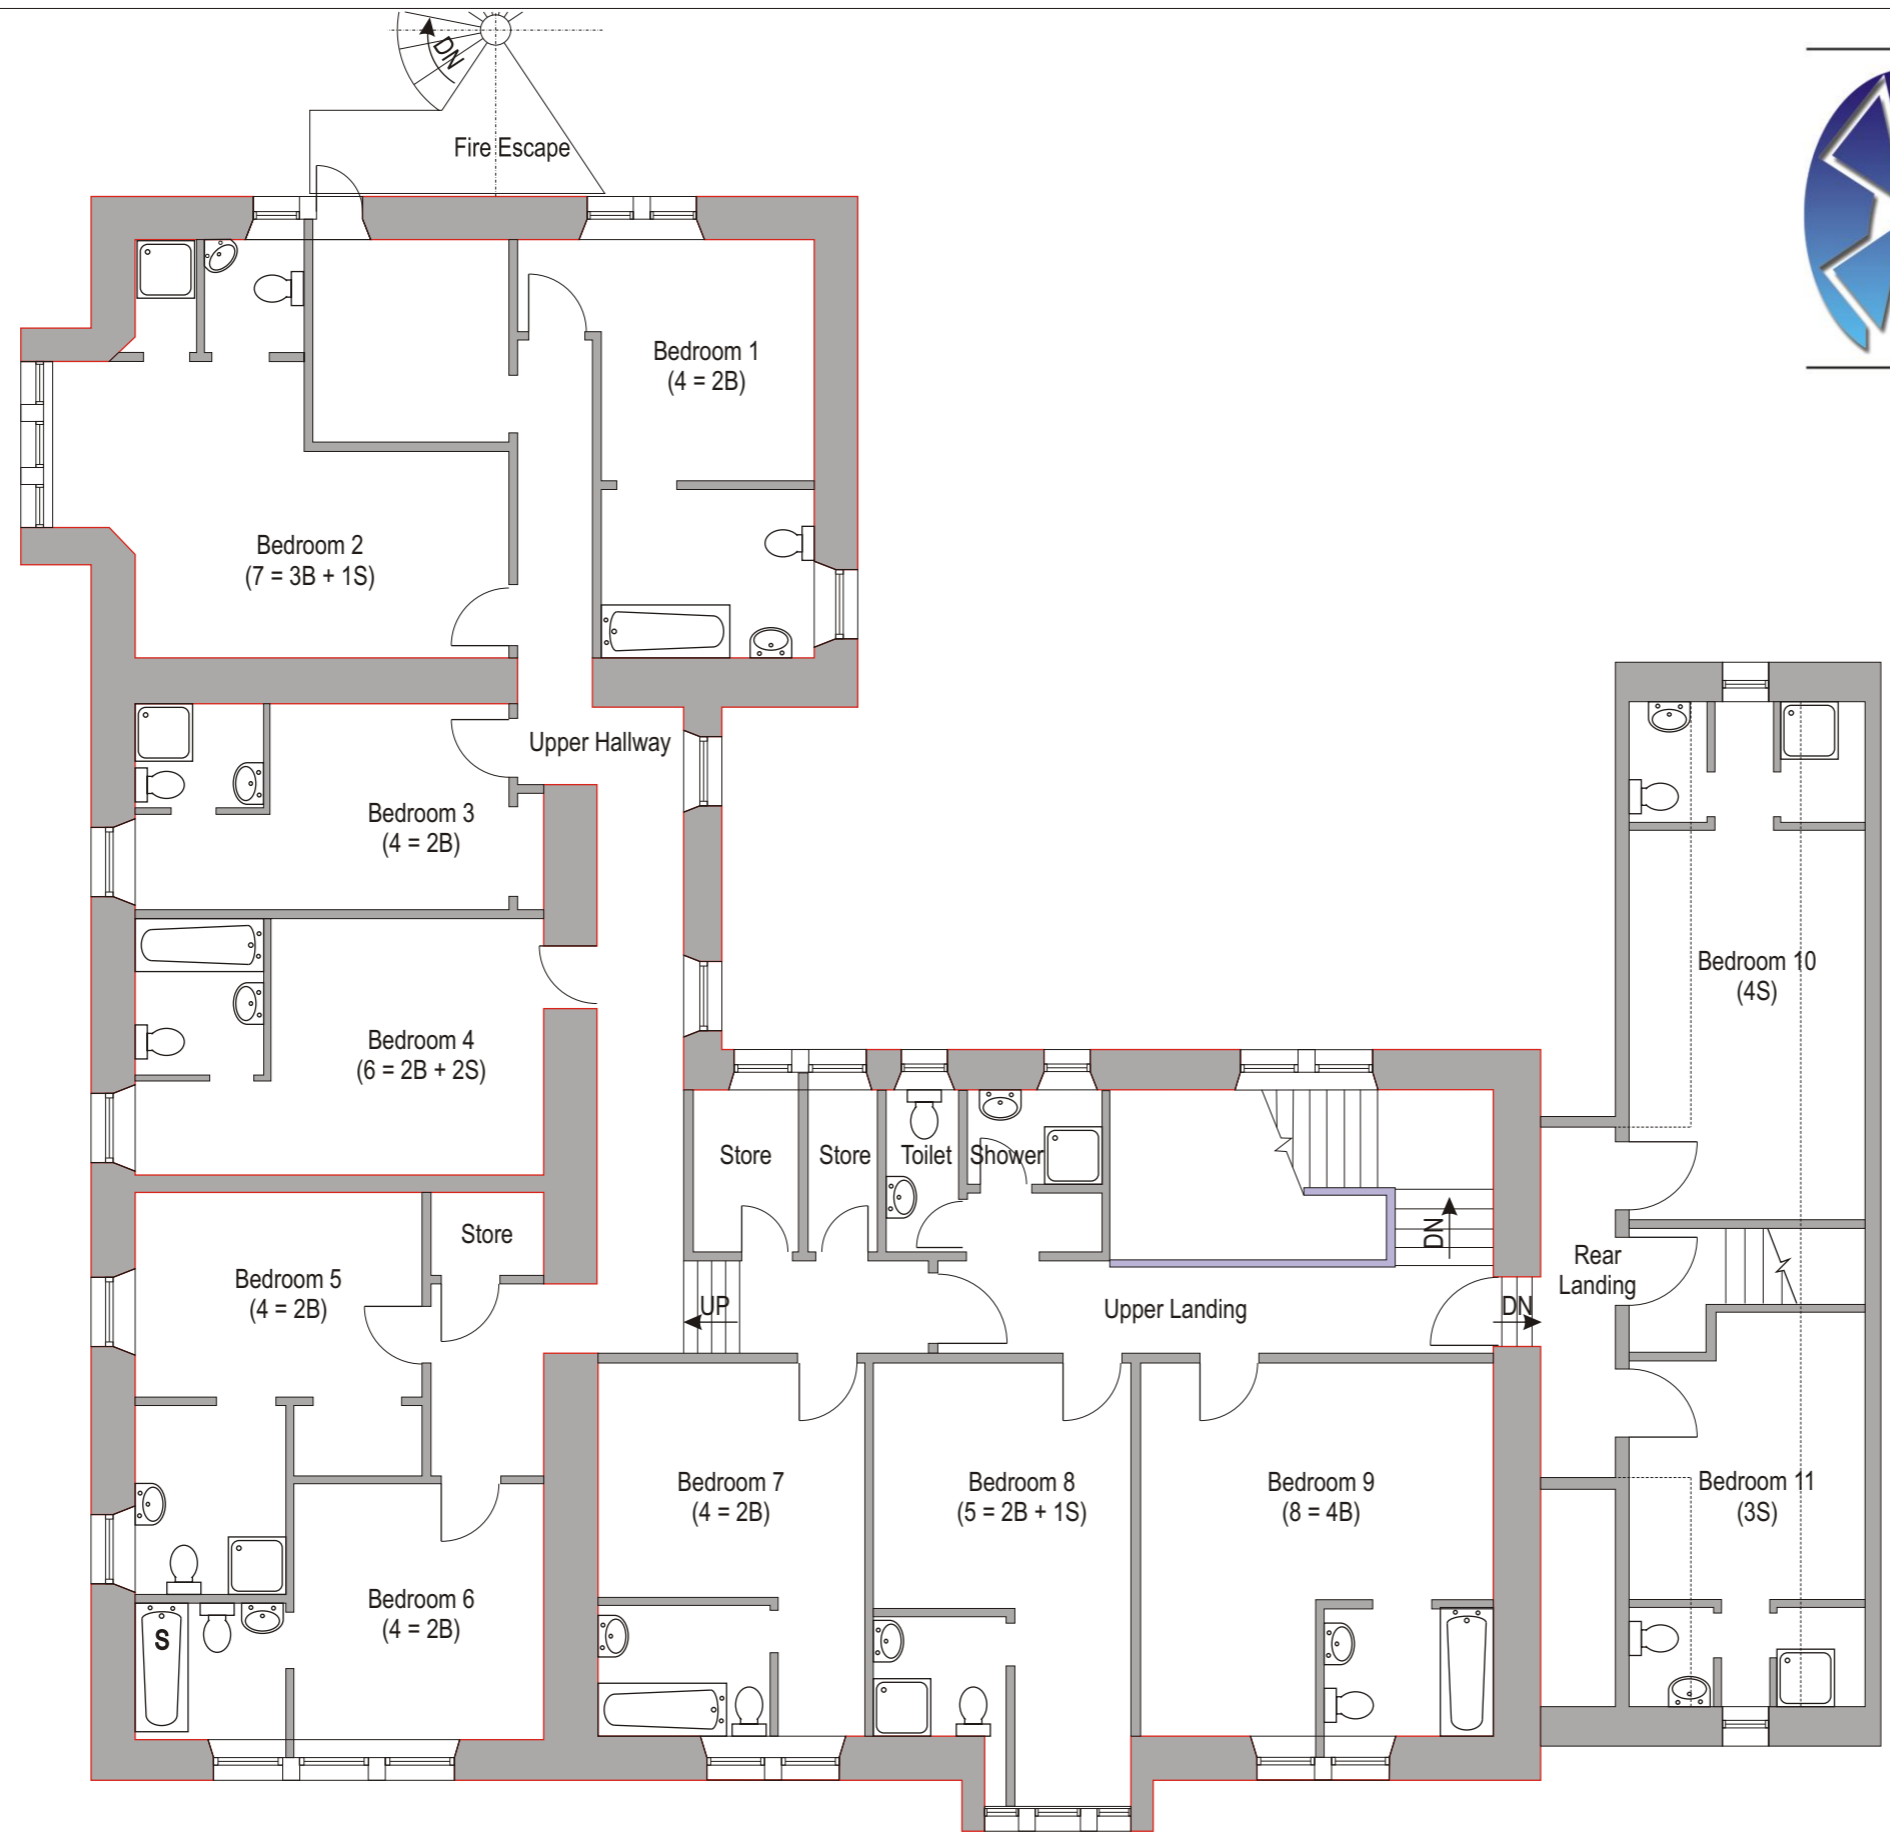

**WINDMILL
CHRISTIAN
CENTRE**
Working for Commitment to Christ

Ground Floor Plan

Explanatory Notes:

Bedroom 1
(6 = 2B + 2S)

Total beds Bunks Singles

 Shower

 Bath

 Bath with shower over

Bedroom Plan - First Floor
Total Beds = 16

Explanatory Notes:

Bedroom Plan - Second Floor
Total Beds = 53