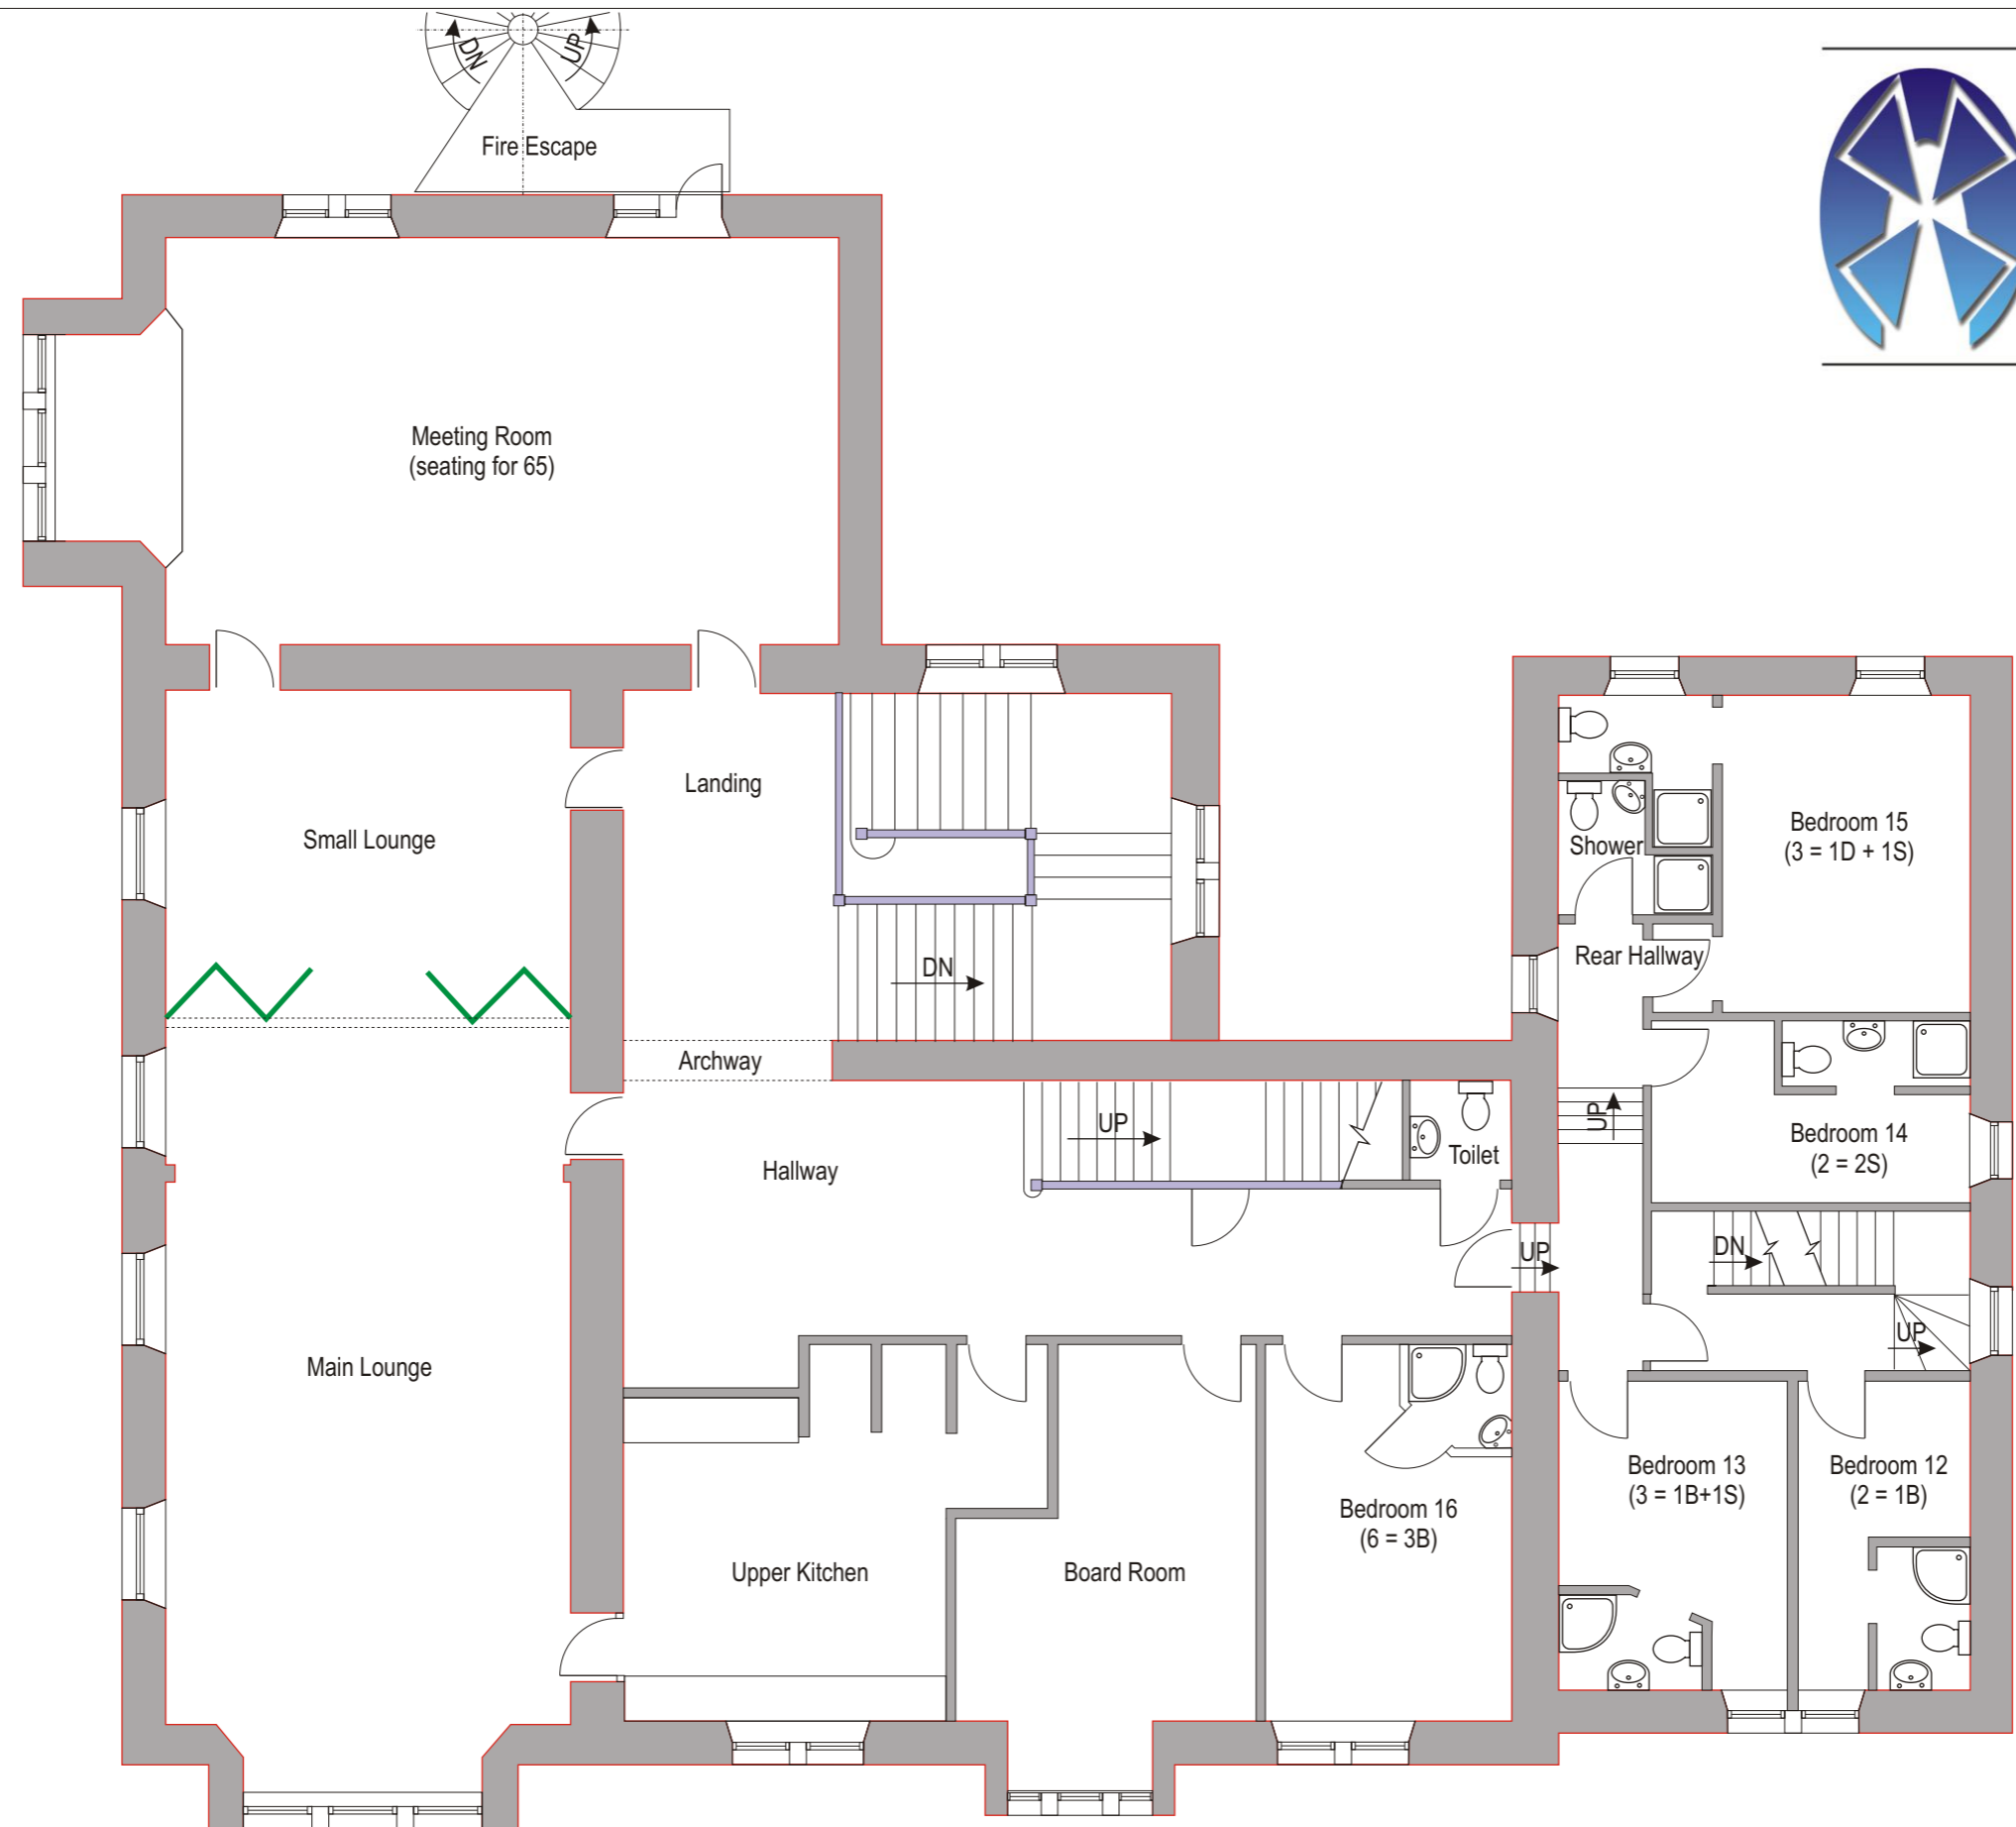

**WINDMILL
CHRISTIAN
CENTRE**
Working for Commitment to Christ

Ground Floor Plan

Explanatory Notes:

Bedroom 1
(6 = 2B + 2S)

Total beds Bunks Singles

 Shower

 Bath

 Bath with shower over

Bedroom Plan - First Floor
Total Beds = 16

Explanatory Notes:

Bedroom Plan - Second Floor
Total Beds = 53